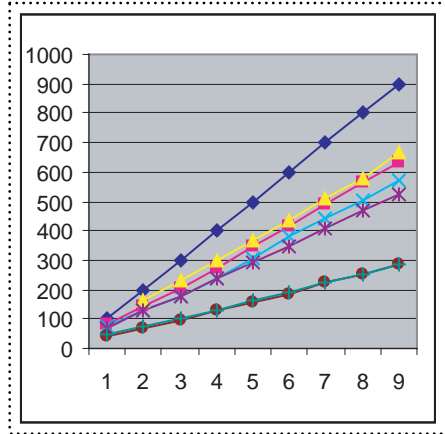

Case 6. PaintshopPro mono color EPS

content-width: 5cm, content-height: 5cm

EPS without preview image can not shown on Windows of XSL Formatter GUI, but can be insert into PDF generated by Acrobat Distiller.

### Case 1. Without Preview Image 1

Width, height, content-width, content-height are not specified.

### Case 2. Without Preview Image 1

Width: 9cm, height: 5.5cm, content-width: 4cm, content-height: 3cm, display-align: center, text-align: center

### Case 3. Without Preview Image 1

Width: 9cm, height: 5.5cm, content-width: 6cm, content-height: 4.5cm