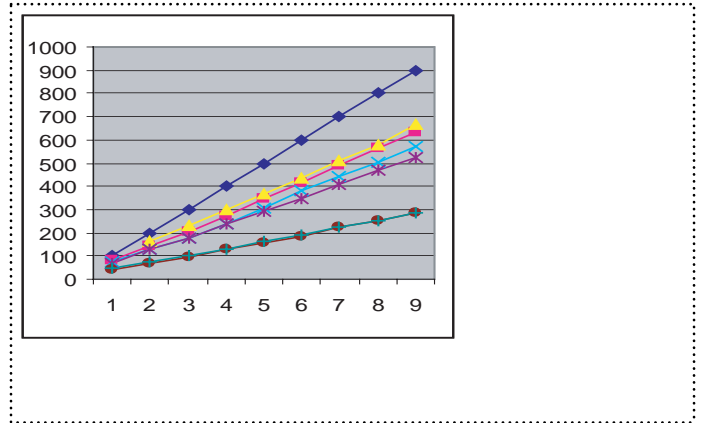

Case 6. PaintshopPro mono color EPS

content-width: 5cm, content-height: 5cm

EPS without preview image can not shown on Windows of XSL Formatter GUI, but can be insert into PDF generated by Acrobat Distiller.

### Case 1. Without Preview Image 1

Width, height, content-width, content-height are not specified.

### Case 2. Without Preview Image 1

Width: 9cm, height: 5.5cm, content-width: 4cm, content-height: 3cm, display-align: center, text-align: center